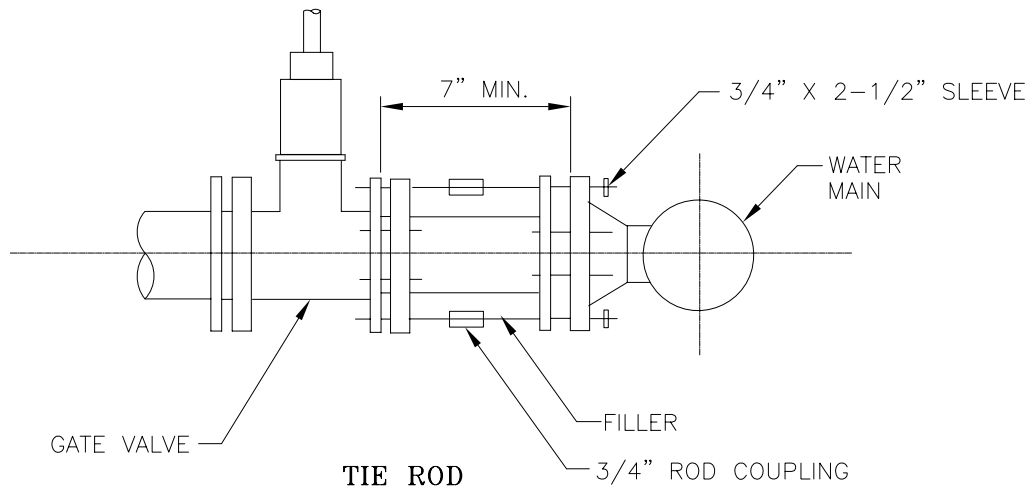

VALVE DETAIL
NTS

LEGEND SYMBOL	CENTRAL HOOKSETT WATER PRECINCT TYPICAL VALVE DETAIL CLASS.: STANDARD	DRAWN BY	SCALE NONE
		DESIGNED BY	LAST REVISION JAN. 10, 2007
		CHECKED BY	DETAIL NO. TYP A-7